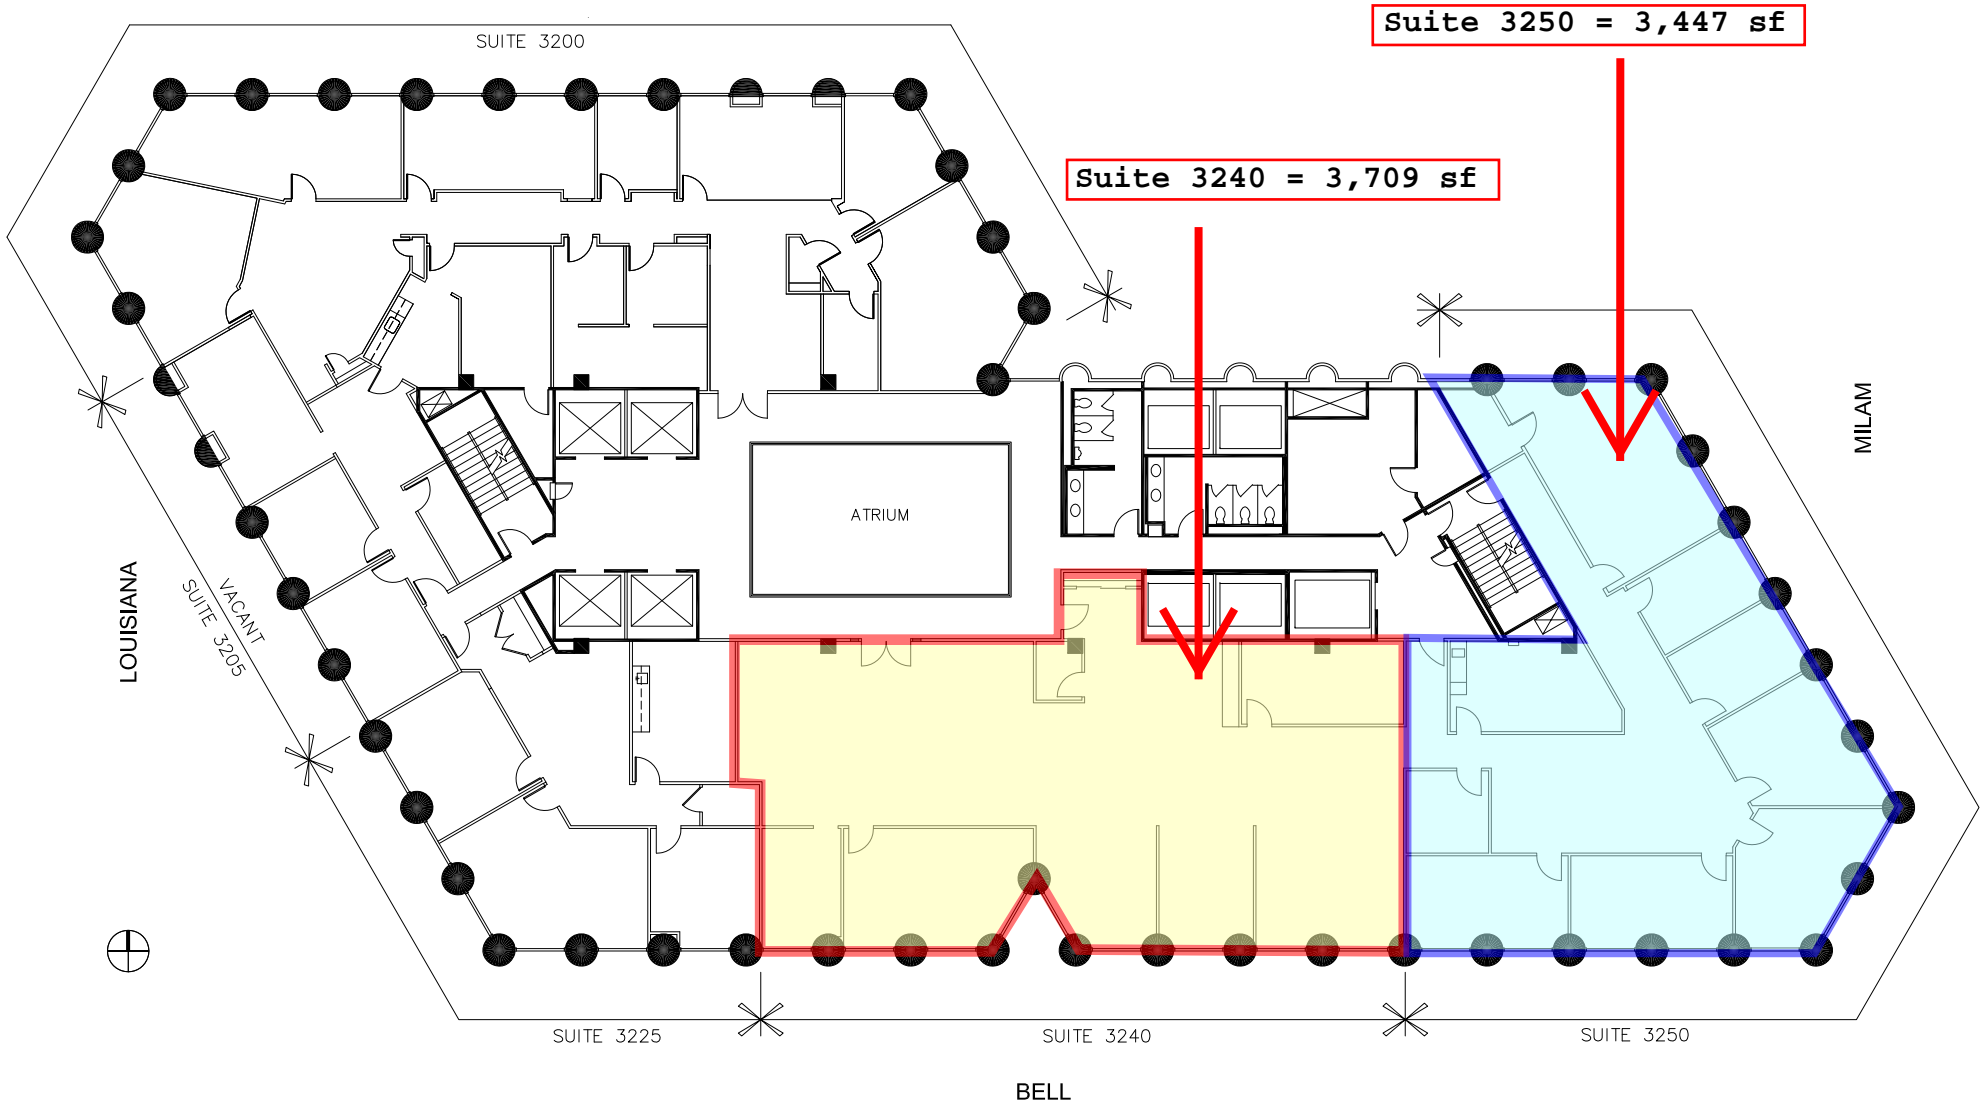

These 2 suites can be combined for a total lease space of 7,156 sf

WEDGE INTERNATIONAL TOWER

The Wingfield/Sears Group, Inc.

1415 LOUISIANA

LEVEL 32

01.05.11